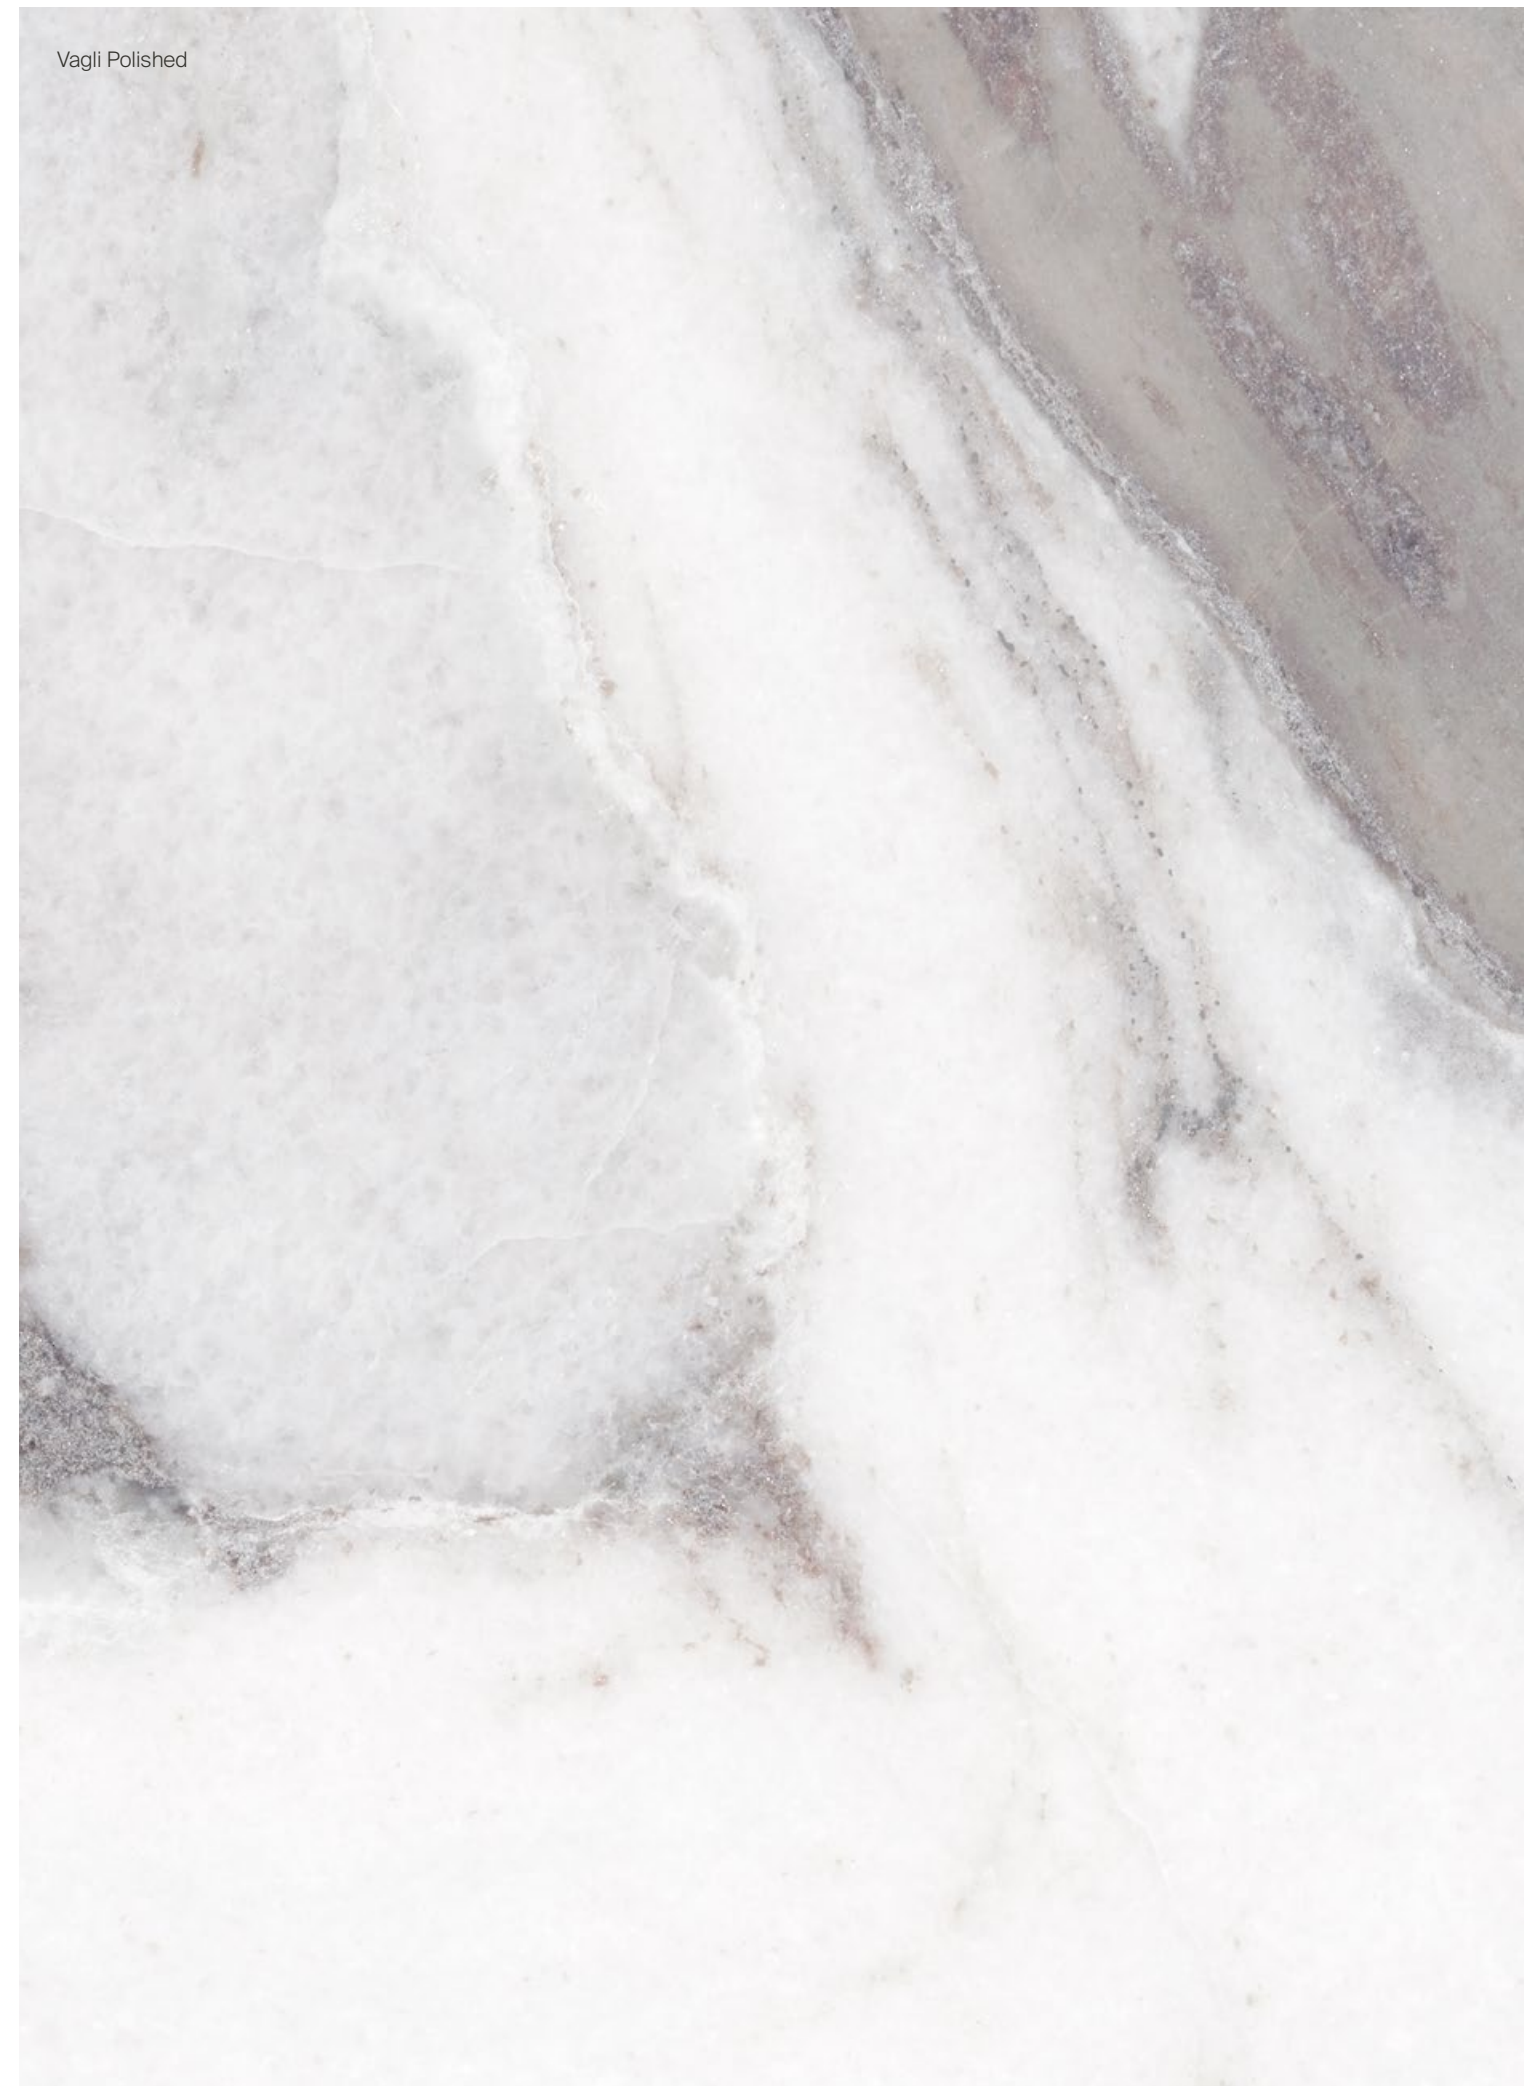

El movimiento de las líneas que forman arabescos en toda la superficie confiere a Vagli una impresionante fuerza estética. Idónea para revestir espacios contemporáneos, gracias a su gran presencia, sobriedad y atemporalidad.

Vagli is an interpretation of the classic Vagli Arabescato marble, originating from the Apuana/Versiliese region. It stands out for its unique morphology, which combines a characteristic veining in grey and brown tones with a bright white background, adding luminosity and elegance to the design.

The movement of the lines that form arabesques across the entire surface gives Vagli an impressive aesthetic strength. Ideal for covering contemporary spaces, thanks to its great presence, sobriety and timelessness.

Vagli est une interprétation du marbre classique Vagli Arabescato, originaire de la région d'Apuana/Versiliese. Il se distingue par sa morphologie unique, qui combine un veinage caractéristique dans les tons gris et bruns avec un fond blanc brillant, ajoutant luminosité et élégance au design.

Le mouvement des lignes qui forment des arabesques sur toute la surface confère à Vagli une force esthétique impressionnante. Idéal pour habiller les espaces contemporains, grâce à sa grande présence, sa sobriété et son intemporalité.

Vagli Polished