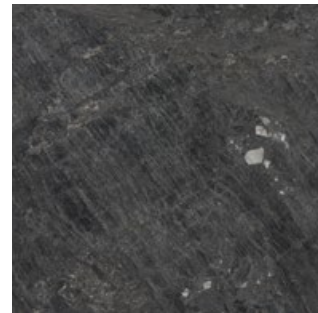

Mystery Black Polished