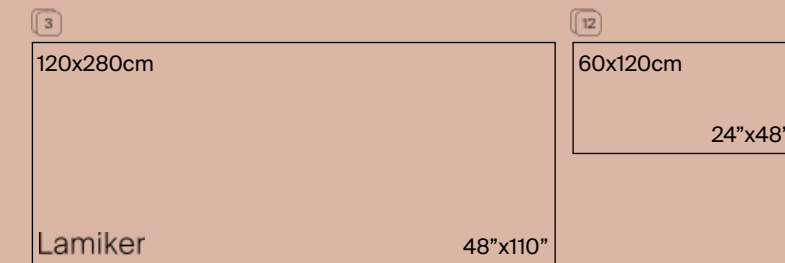

Formatos disponibles

Available formats / Formats disponibles

Formato Size	Formato real Work size	Acabado Finish	Pz/Caja Pcs/Box	M²/Caja Sqm/Box	Kg/Caja Kg/Box	Cajas/Pallet Boxes/Pallet	M²/Pallet Sqm/Pallet	Kg/Pallet Kg/Pallet
120x280 - Rc POLISHED G-997	1200x2800x6,00	Pulido · Rectificado / Polished · Rectified C0	1	3,36	47,21	20	67,20	1.050,00
60x120 - Rc POLISHED G-651	600x1200x10,50	Pulido premium · Rectificado / Premium Polished · Rectified C0	2	1,44	34,00	32	46,08	1.140,00
60x120 - Rc G-670	600x1200x9,00	Mate · Rectificado / Matt · Rectified C1	2	1,44	28,00	36	51,84	1.092,00

Piezas especiales
Special tile pieces
Pièces spéciales