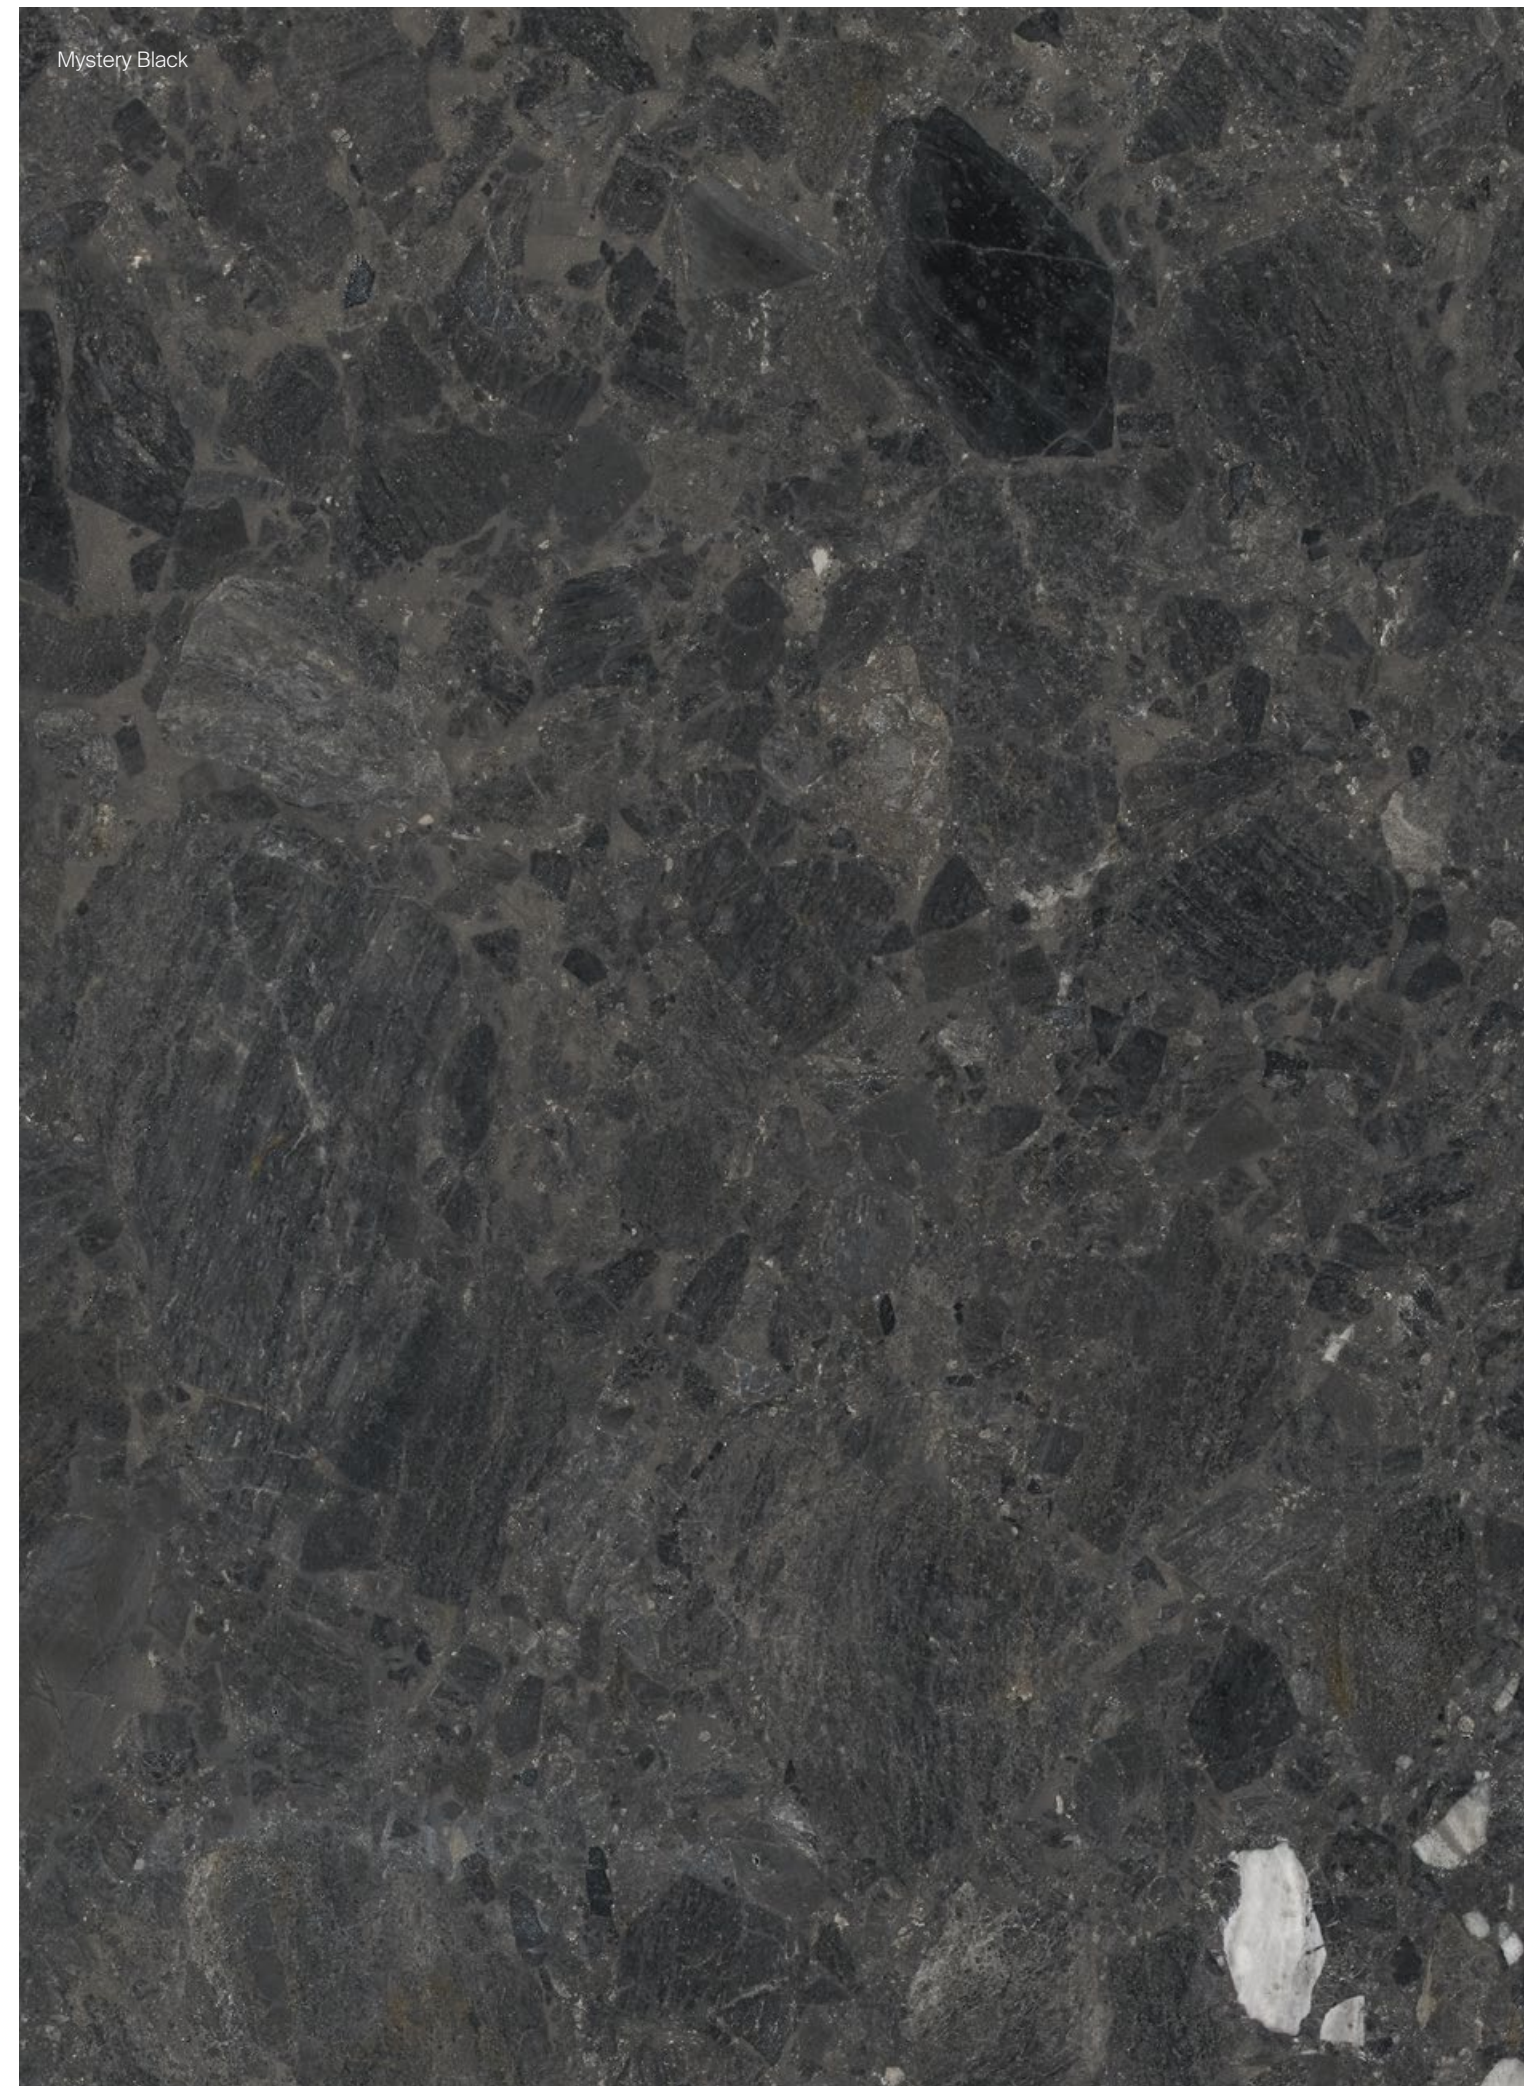

Piedra
Stone
Pierre

MYSTERY

Creada para despertar el sentido del tacto, la colección Mystery destaca por su sofisticada apariencia que, junto con su delicado y trabajado relieve, simulan a la perfección el aspecto de la piedra natural en la que se inspira el diseño; un particular granito brasileño llamado Amarula.

Presentada en una equilibrada gama cromática y una amplia variedad de formatos, Mystery conforma una colección capaz de resolver las necesidades de cualquier proyecto.

Created to awaken the sense of touch, the Mystery collection stands out for its sophisticated appearance that, together with its delicate and elaborate relief, perfectly simulates the appearance of the natural stone that inspired the design; a particular Brazilian granite called Amarula.

Presented in a balanced chromatic range and a wide variety of formats, Mystery is a collection capable of meeting the needs of any project.

Créée pour éveiller le sens du toucher, la collection Mystery se distingue par son aspect sophistiqué qui, associé à son relief délicat et élaboré, simule parfaitement l'apparence de la pierre naturelle qui a inspiré le design : un granite brésilien particulier appelé Amarula.

Présentée dans une gamme chromatique équilibrée et dans une grande variété de formats, Mystery est une collection capable de répondre aux attentes de tout projet.

Mystery Black